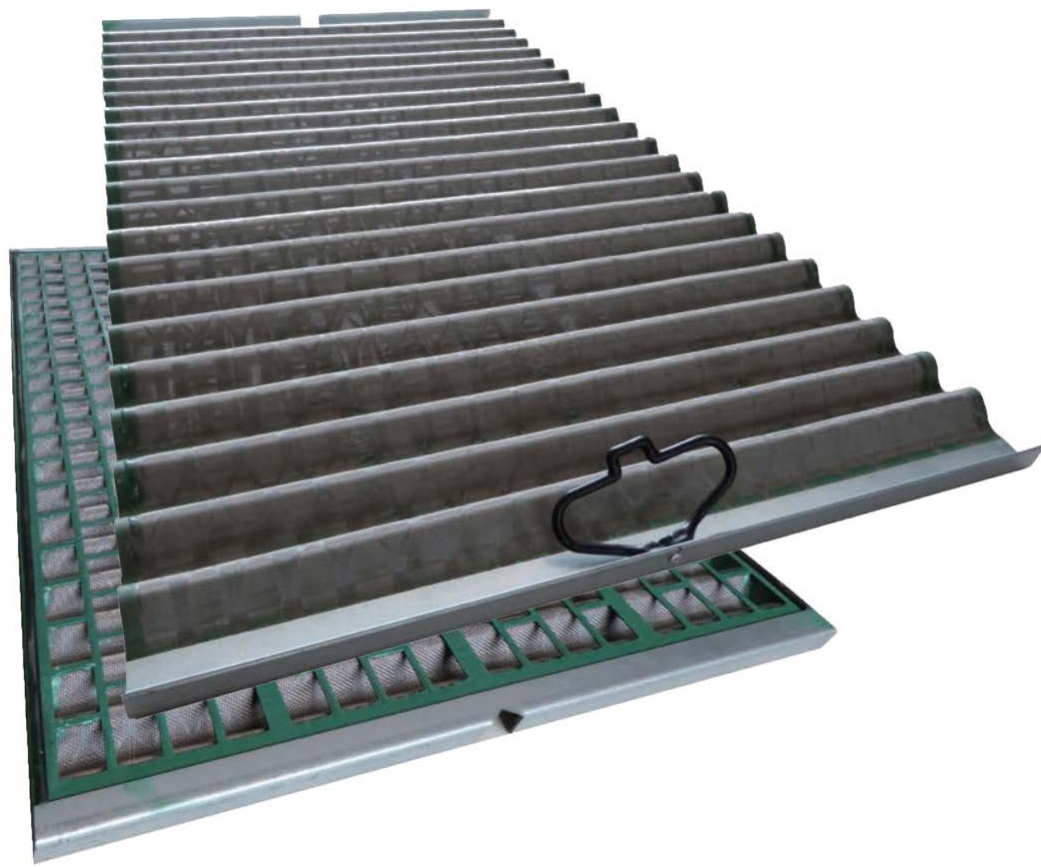

Derrick Hyperpool PMD

Shaker Screen Replacement

Compatible shale shakers

- Derrick Hyperpool 4-panel shaker.
- Derrick Triple Hyperpool shaker.
- Derrick Dual Hyperpool with mud cleaner.
- Derrick Hyperpool VE (Vapor Extraction).

<https://www.topshakerscreen.com/>
 Email:postmaster@topshakerscreen.com

REPLACEMENT SHALE SHAKER SCREENS 01

Technical Parameter

- **Model No.:** TP-PMD DH.
- **Material:** stainless steel 304/316/316 L.
- **Construction Type:** PMD (pyramid).
- **Perforated Mesh Shape:** rectangle.
- **Standard:** API RP 13C.
- **API RP 13C Designation:** API 120 – API 325.
- **Series:** DX, DF, HP optional.

<https://www.topshakerscreen.com/>
 Email:postmaster@topshakerscreen.com

REPLACEMENT SHALE SHAKER SCREENS 02

TP-PMD DH-A325

Performance Parameter

Screen Designation	Mesh Type	API RP 13C Designation	Conductance Number	D100 Separation (microns)	Layer No.	Non-Blank Area (sq.ft)
TP-PMD DH-A325	DX	API 325	0.39	44	2/3	5.66
TP-PMD DH-A270	DX	API 270	0.67	57	2/3	5.66
TP-PMD DH-A230	DX	API 230	0.71	68	2/3	5.66
TP-PMD DH-A200	DX	API 200	1.32	73	2/3	5.66
TP-PMD DH-A170	DX	API 170	1.34	83	2/3	5.66
TP-PMD DH-A140	DX	API 140	1.89	101	2/3	5.66
TP-PMD DH-A120	DX	API 120	1.89	134	2/3	5.66
TP-PMD DH-A100	DX	API 100	2.66	164	2/3	5.66
TP-PMD DH-A80	DX	API 80	2.76	193	2/3	5.66
TP-PMD DH-A70	DX	API 70	3.33	203	2/3	5.66
TP-PMD DH-A60	DX	API 60	4.1	268	2/3	5.66
TP-PMD DH-A50	DX	API 50	5.17	285	2/3	5.66
TP-PMD DH-A40	DX	API 40	8.64	439	2/3	5.66
TP-PMD DH-A35	DX	API 35	9.69	538	2/3	5.66
TP-PMD DH-A20	DX	API 20	10.88	809	2/3	5.66

* D100: Particles this size and larger will normally be discarded.
 * API: Corresponding API sieve equivalent as per API RP 13C.
 * Conductance No.: This represents the ease with which a liquid can flow through the screen. Larger values represent higher volume handling.