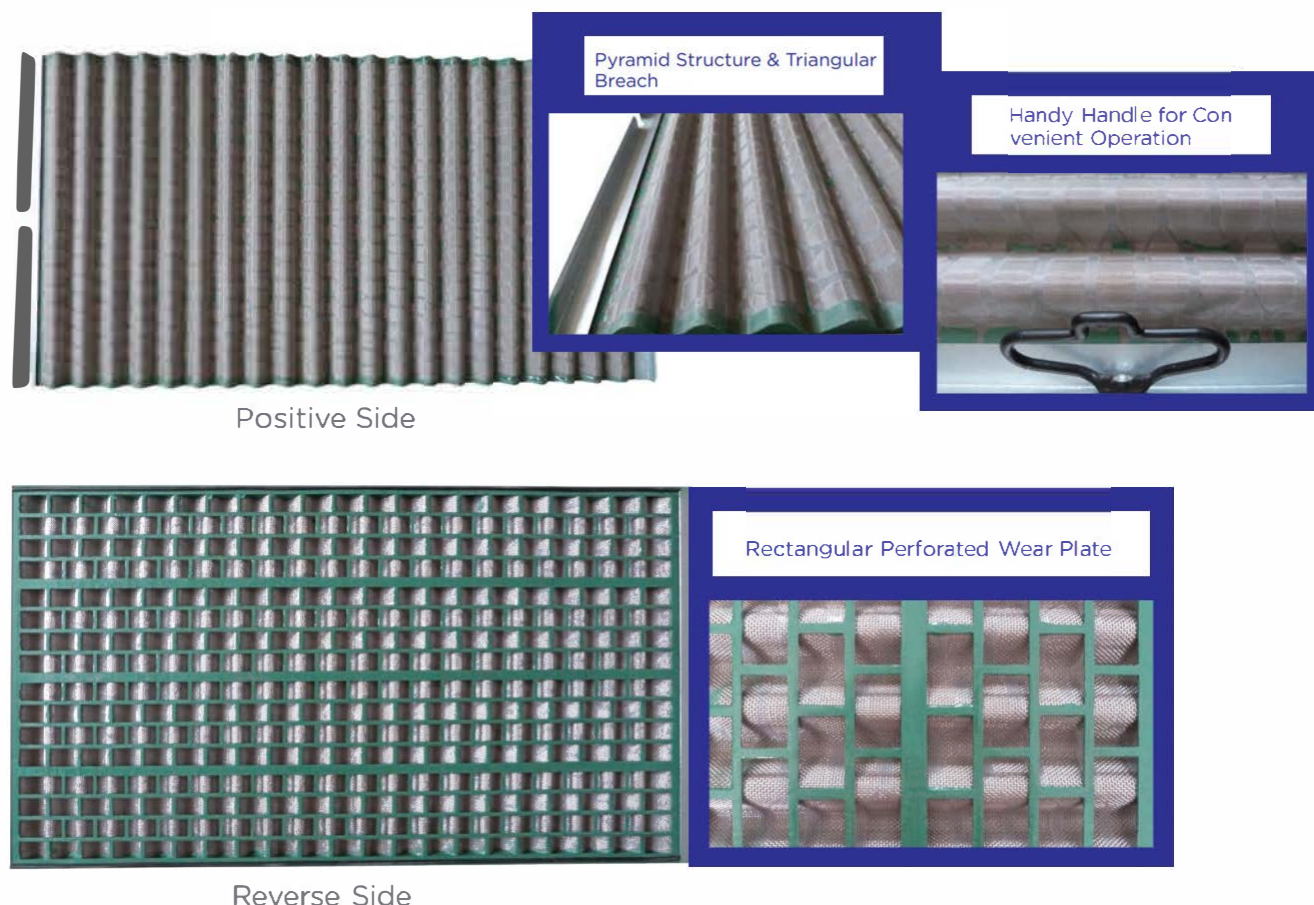

Derrick Hyperpool PMD

Shaker Screen Replacement

Compatible shale shakers

- Derrick Hyperpool 4-panel shaker.
- Derrick Triple Hyperpool shaker.
- Derrick Dual Hyperpool with mud cleaner.
- Derrick Hyperpool VE (Vapor Extraction).

<https://www.topshakerscreen.com/>
 Email:postmaster@topshakerscreen.com

REPLACEMENT SHALE SHAKER SCREENS 01

Technical Parameter

- **Model No.:** TP-PMD DH.
- **Material:** stainless steel 304/316/316 L.
- **Construction Type:** PMD (pyramid).
- **Perforated Mesh Shape:** rectangle.
- **Standard:** API RP 13C.
- **API RP 13C Designation:** API 120 – API 325.
- **Series:** DX, DF, HP optional.

<https://www.topshakerscreen.com/>
 Email:postmaster@topshakerscreen.com

REPLACEMENT SHALE SHAKER SCREENS 02

TP-PMD DH-A325

Performance Parameter

Screen Designation	Mesh Type	API RP 13C Designation	Conductance Number	D100 Separation (microns)	Layer No.	Non-Blank Area (sq.ft)
TP-PMD DH-A325	DX	API 325	0.39	44	2/3	5.66
TP-PMD DH-A270	DX	API 270	0.67	57	2/3	5.66
TP-PMD DH-A230	DX	API 230	0.71	68	2/3	5.66
TP-PMD DH-A200	DX	API 200	1.32	73	2/3	5.66
TP-PMD DH-A170	DX	API 170	1.34	83	2/3	5.66
TP-PMD DH-A140	DX	API 140	1.89	101	2/3	5.66
TP-PMD DH-A120	DX	API 120	1.89	134	2/3	5.66
TP-PMD DH-A100	DX	API 100	2.66	164	2/3	5.66
TP-PMD DH-A80	DX	API 80	2.76	193	2/3	5.66
TP-PMD DH-A70	DX	API 70	3.33	203	2/3	5.66
TP-PMD DH-A60	DX	API 60	4.1	268	2/3	5.66
TP-PMD DH-A50	DX	API 50	5.17	285	2/3	5.66
TP-PMD DH-A40	DX	API 40	8.64	439	2/3	5.66
TP-PMD DH-A35	DX	API 35	9.69	538	2/3	5.66
TP-PMD DH-A20	DX	API 20	10.88	809	2/3	5.66

* D100: Particles this size and larger will normally be discarded.
 * API: Corresponding API sieve equivalent as per API RP 13C.
 * Conductance No.: This represents the ease with which a liquid can flow through the screen. Larger values represent higher volume handling.